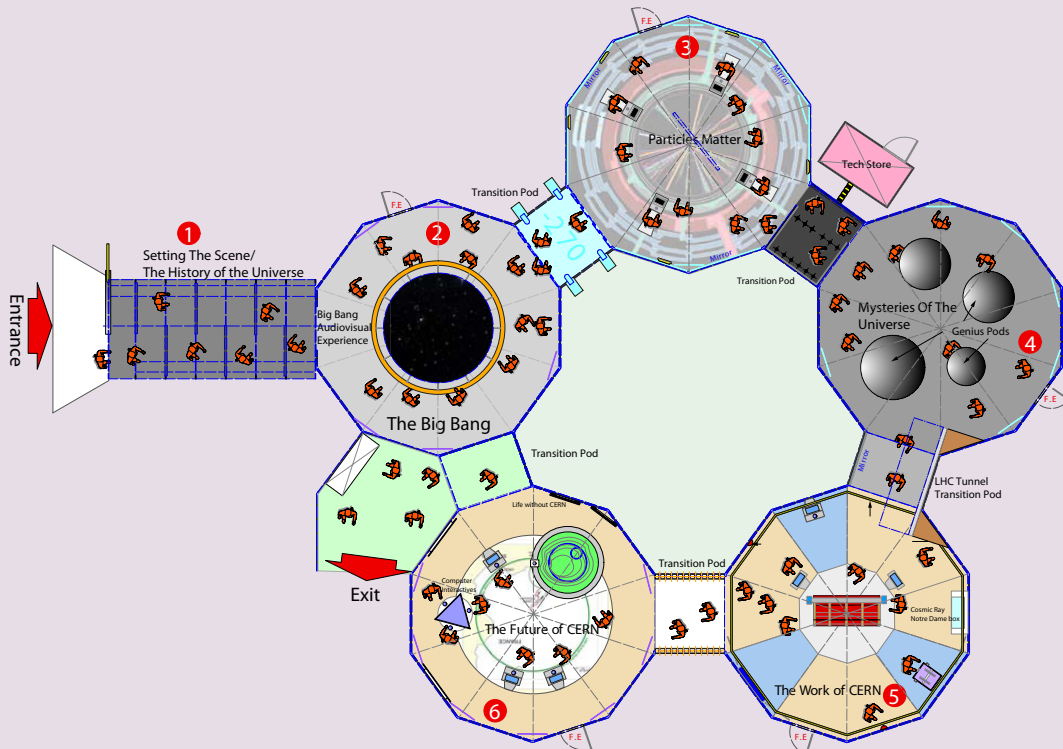

CERN's New Travelling exhibition

**Possible layouts and
exhibition configurations**

Exhibition configuration, 3 examples

Revisions

key	
	POD 5 - A world without CERN
	POD 4 - The LHC Zone
	POD 3 - Mysteries of the Universe
	POD 2 - Particles Matter
	POD 1 - The Big Bang theatre
	Transition Pods

Installation Uni Dufour Geneva
 April - June 2009