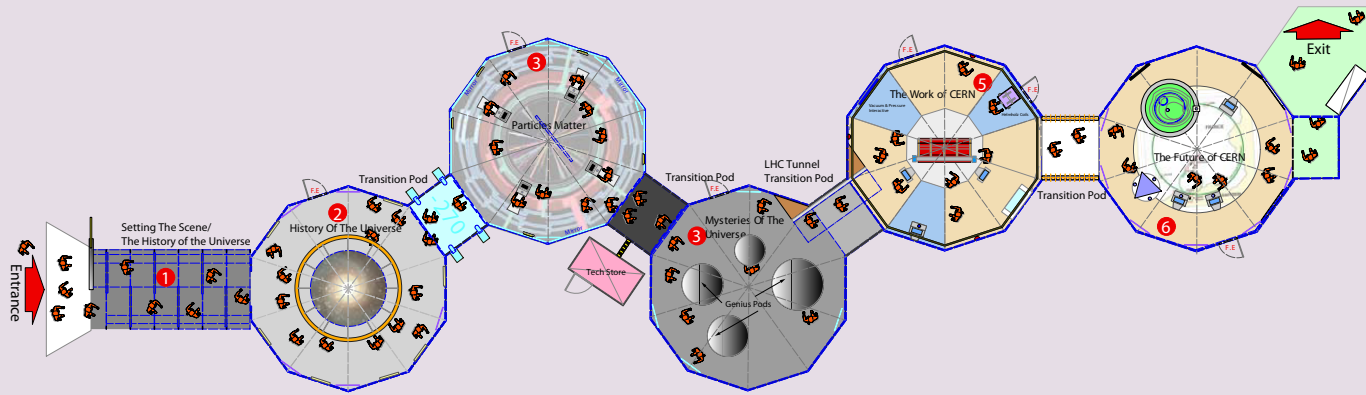

CERN's New Travelling exhibition

**Possible layouts and
exhibition configurations**

Exhibition configuration, 3 examples

Revisions

key	
	POD 5 - A world without CERN
	POD 4 - The LHC Zone
	POD 3 - Mysteries of the Universe
	POD 2 - Particles Matter
	POD 1 - The Big Bang theatre
	Transition Pods

Installation Uni Dufour Geneva
 April - June 2009