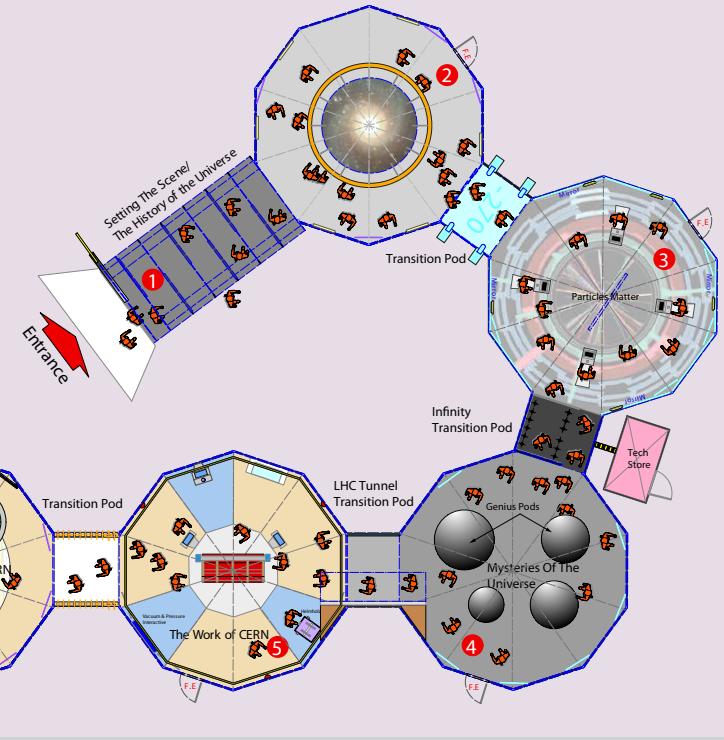

CERN's New Travelling exhibition

**Possible layouts and
exhibition configurations**

Exhibition configuration, 3 examples

Revisions

key	
	POD 5 - A world without CERN
	POD 4 - The LHC Zone
	POD 3 - Mysteries of the Universe
	POD 2 - Particles Matter
	POD 1 - The Big Bang theatre
	Transition Pods

Installation Uni Dufour Geneva
 April - June 2009