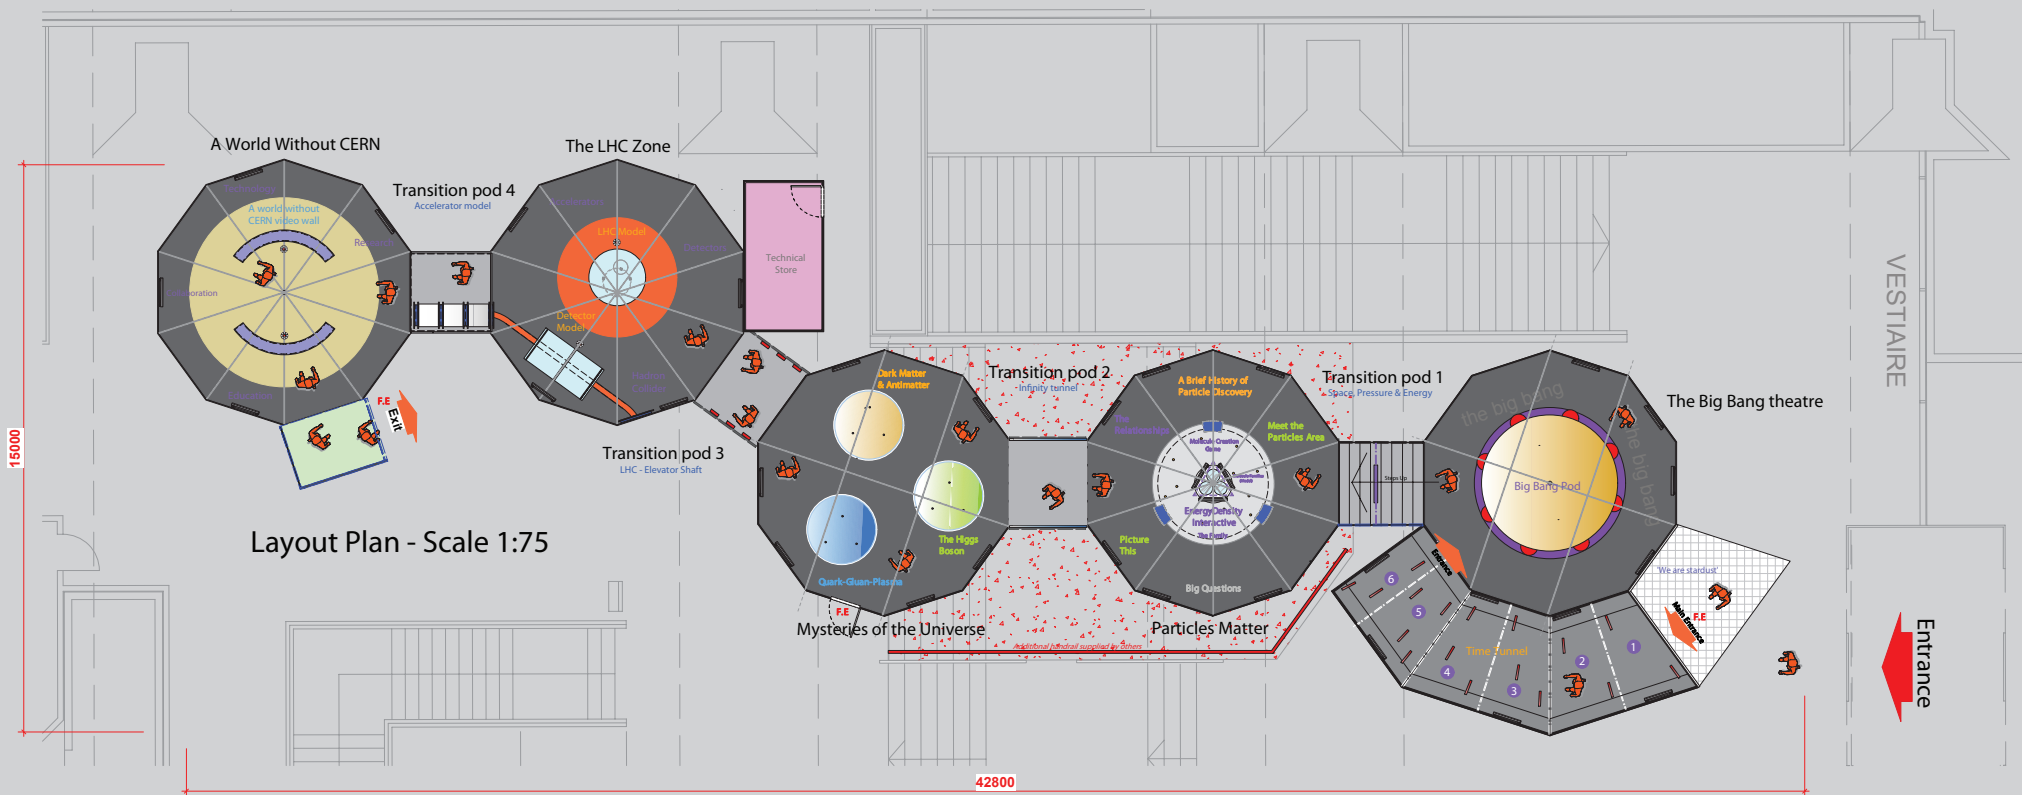

CERN's New Travelling exhibition

**Possible layouts and
exhibition configurations**

Exhibition configuration, 3 examples

Revisions

key	
	POD 5 - A world without CERN
	POD 4 - The LHC Zone
	POD 3 - Mysteries of the Universe
	POD 2 - Particles Matter
	POD 1 - The Big Bang theatre
	Transition Pods

Installation Uni Dufour Geneva
 April - June 2009